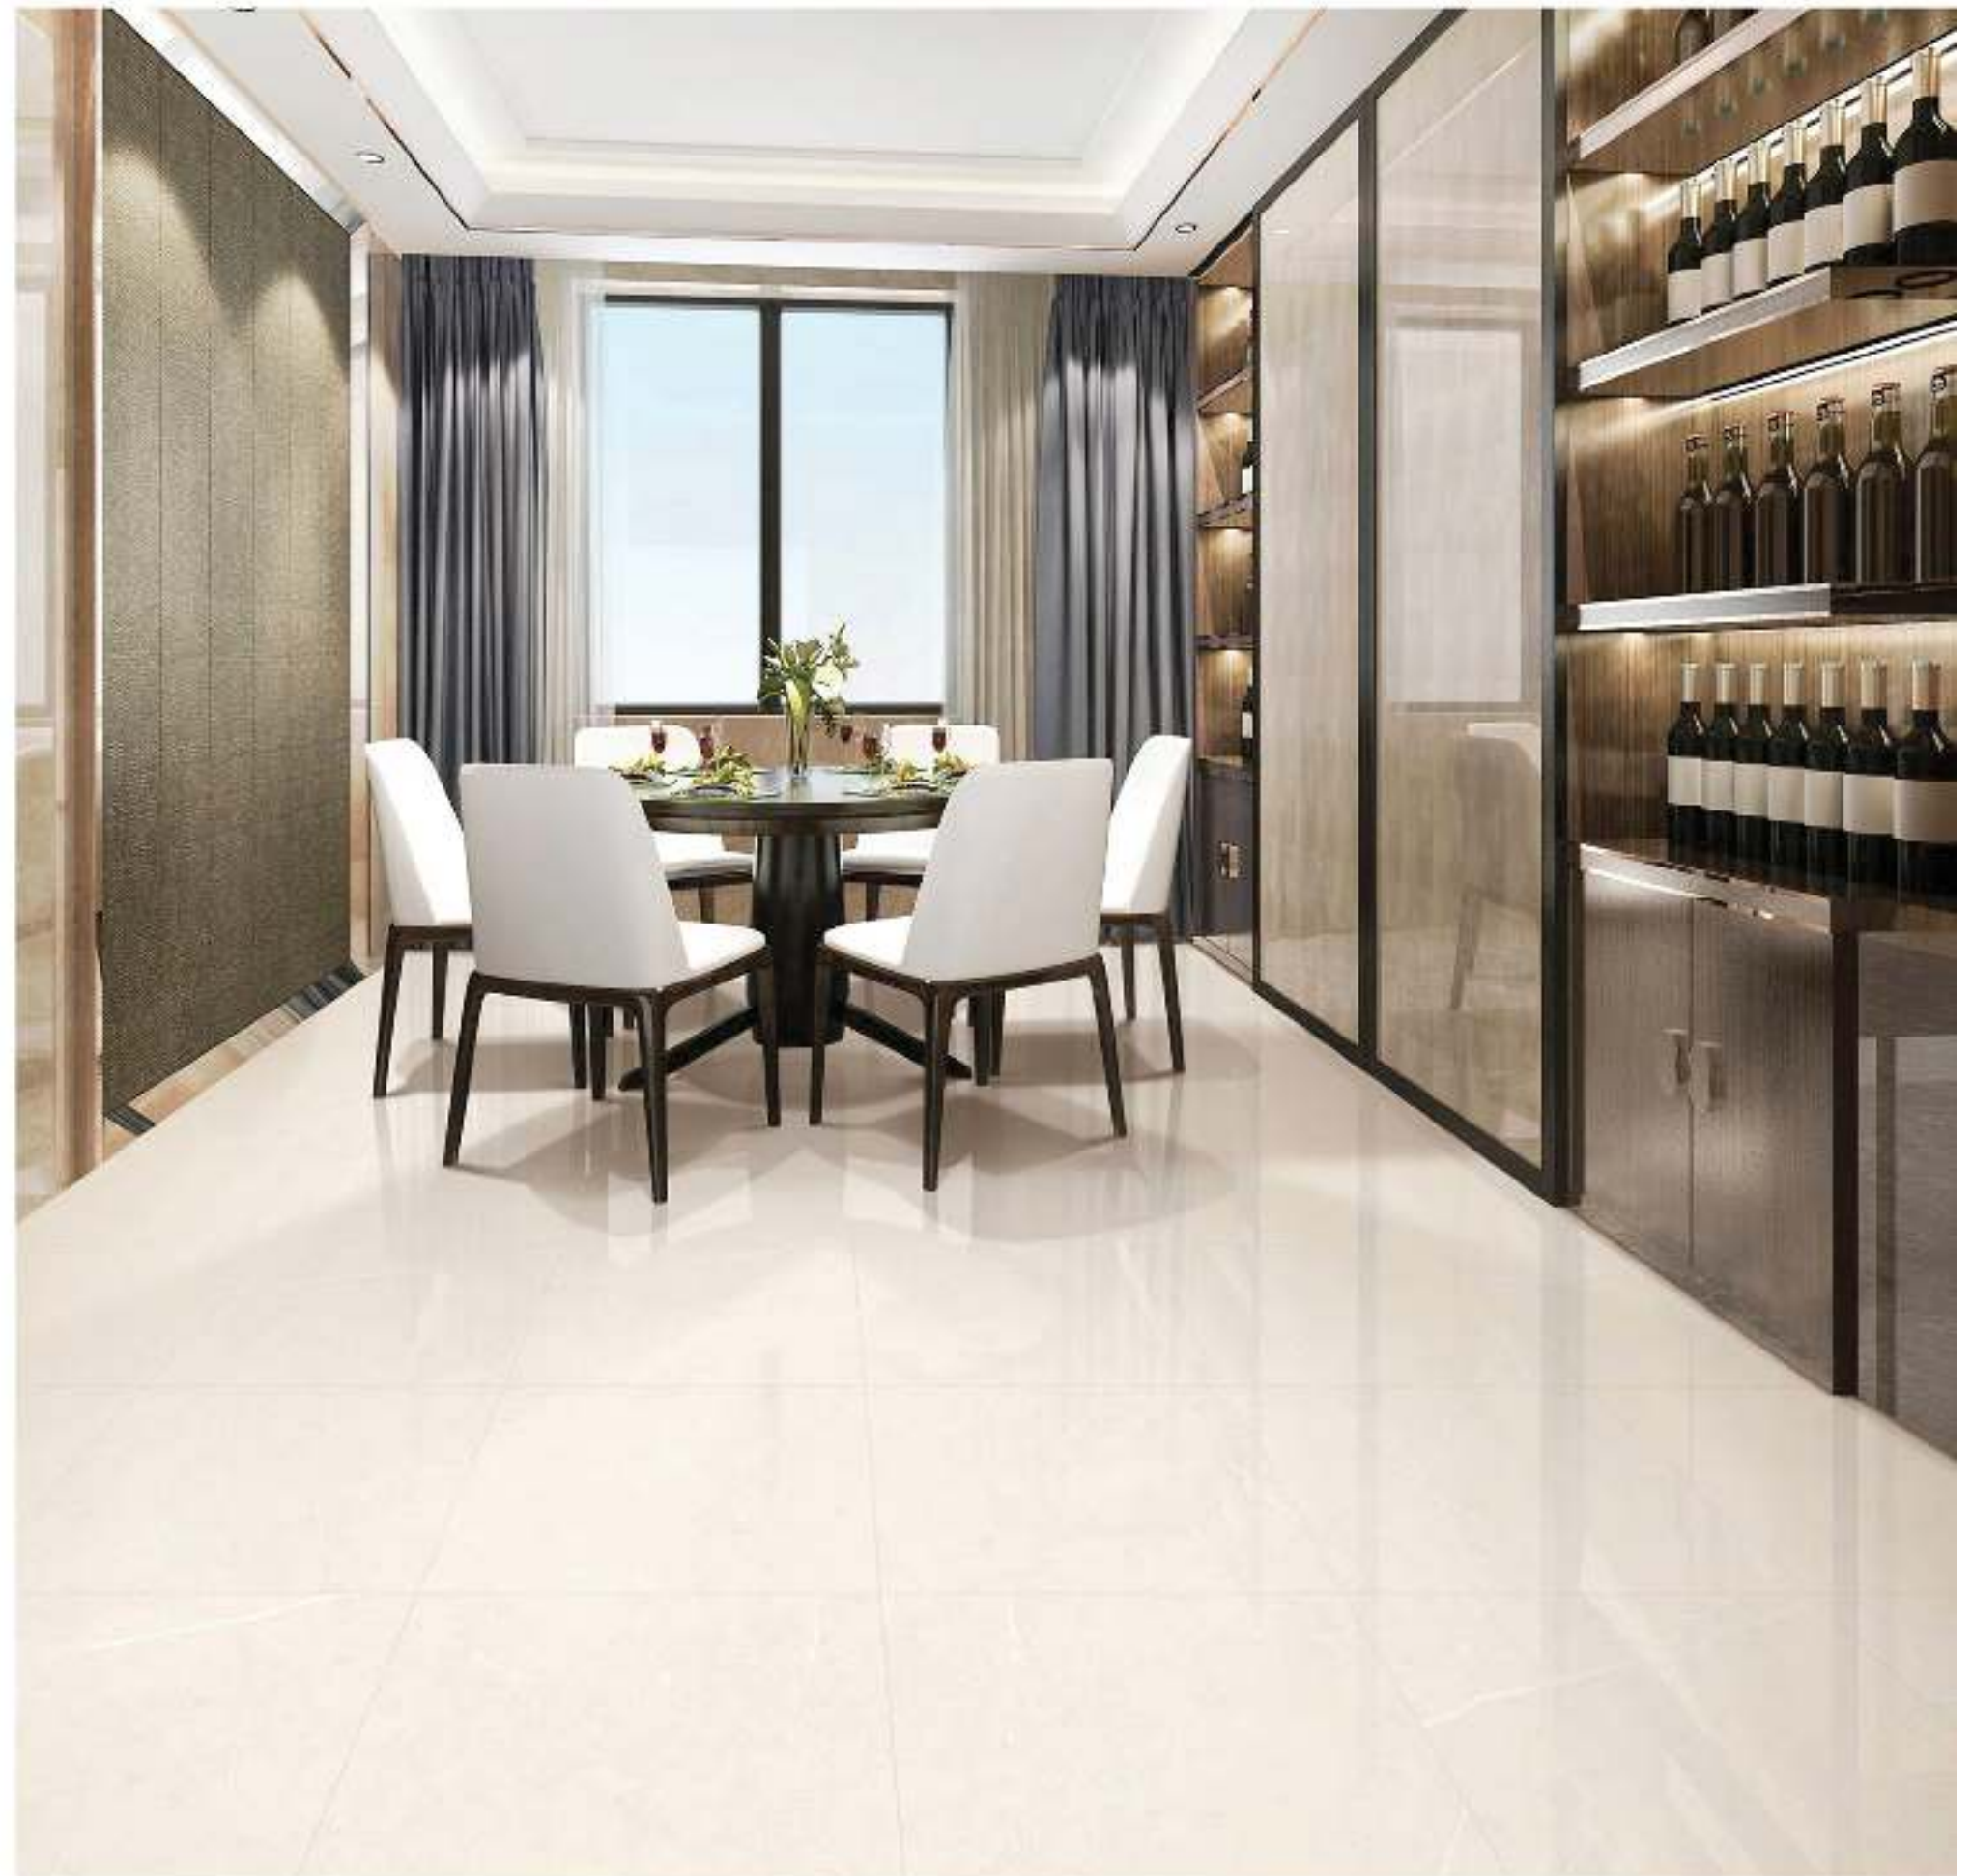

PIETRA CREMA

Glazed Vitrified Tiles