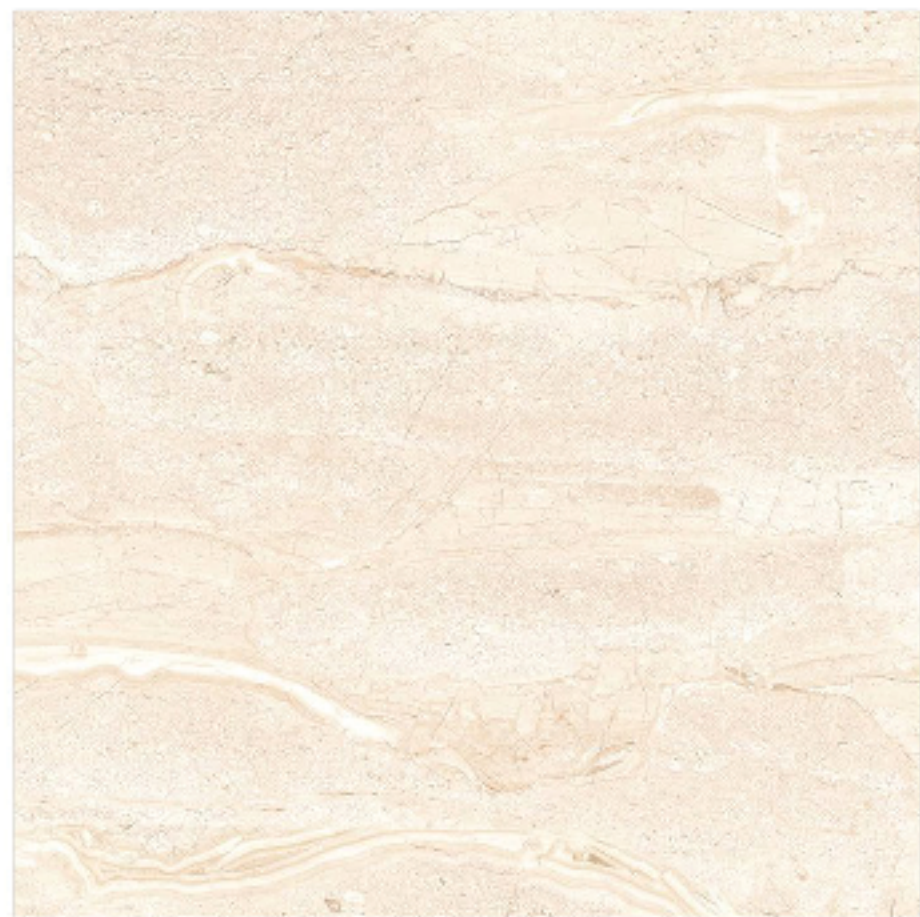

60x60cm / Glossy Finish

Benware[®]
— CERAMIK

IMPERIAL CREMA

Glazed Vitrified Tiles

60x60cm / Glossy Finish

IMPERIAL BIEGE

Glazed Vitrified Tiles

60x60cm / Glossy Finish