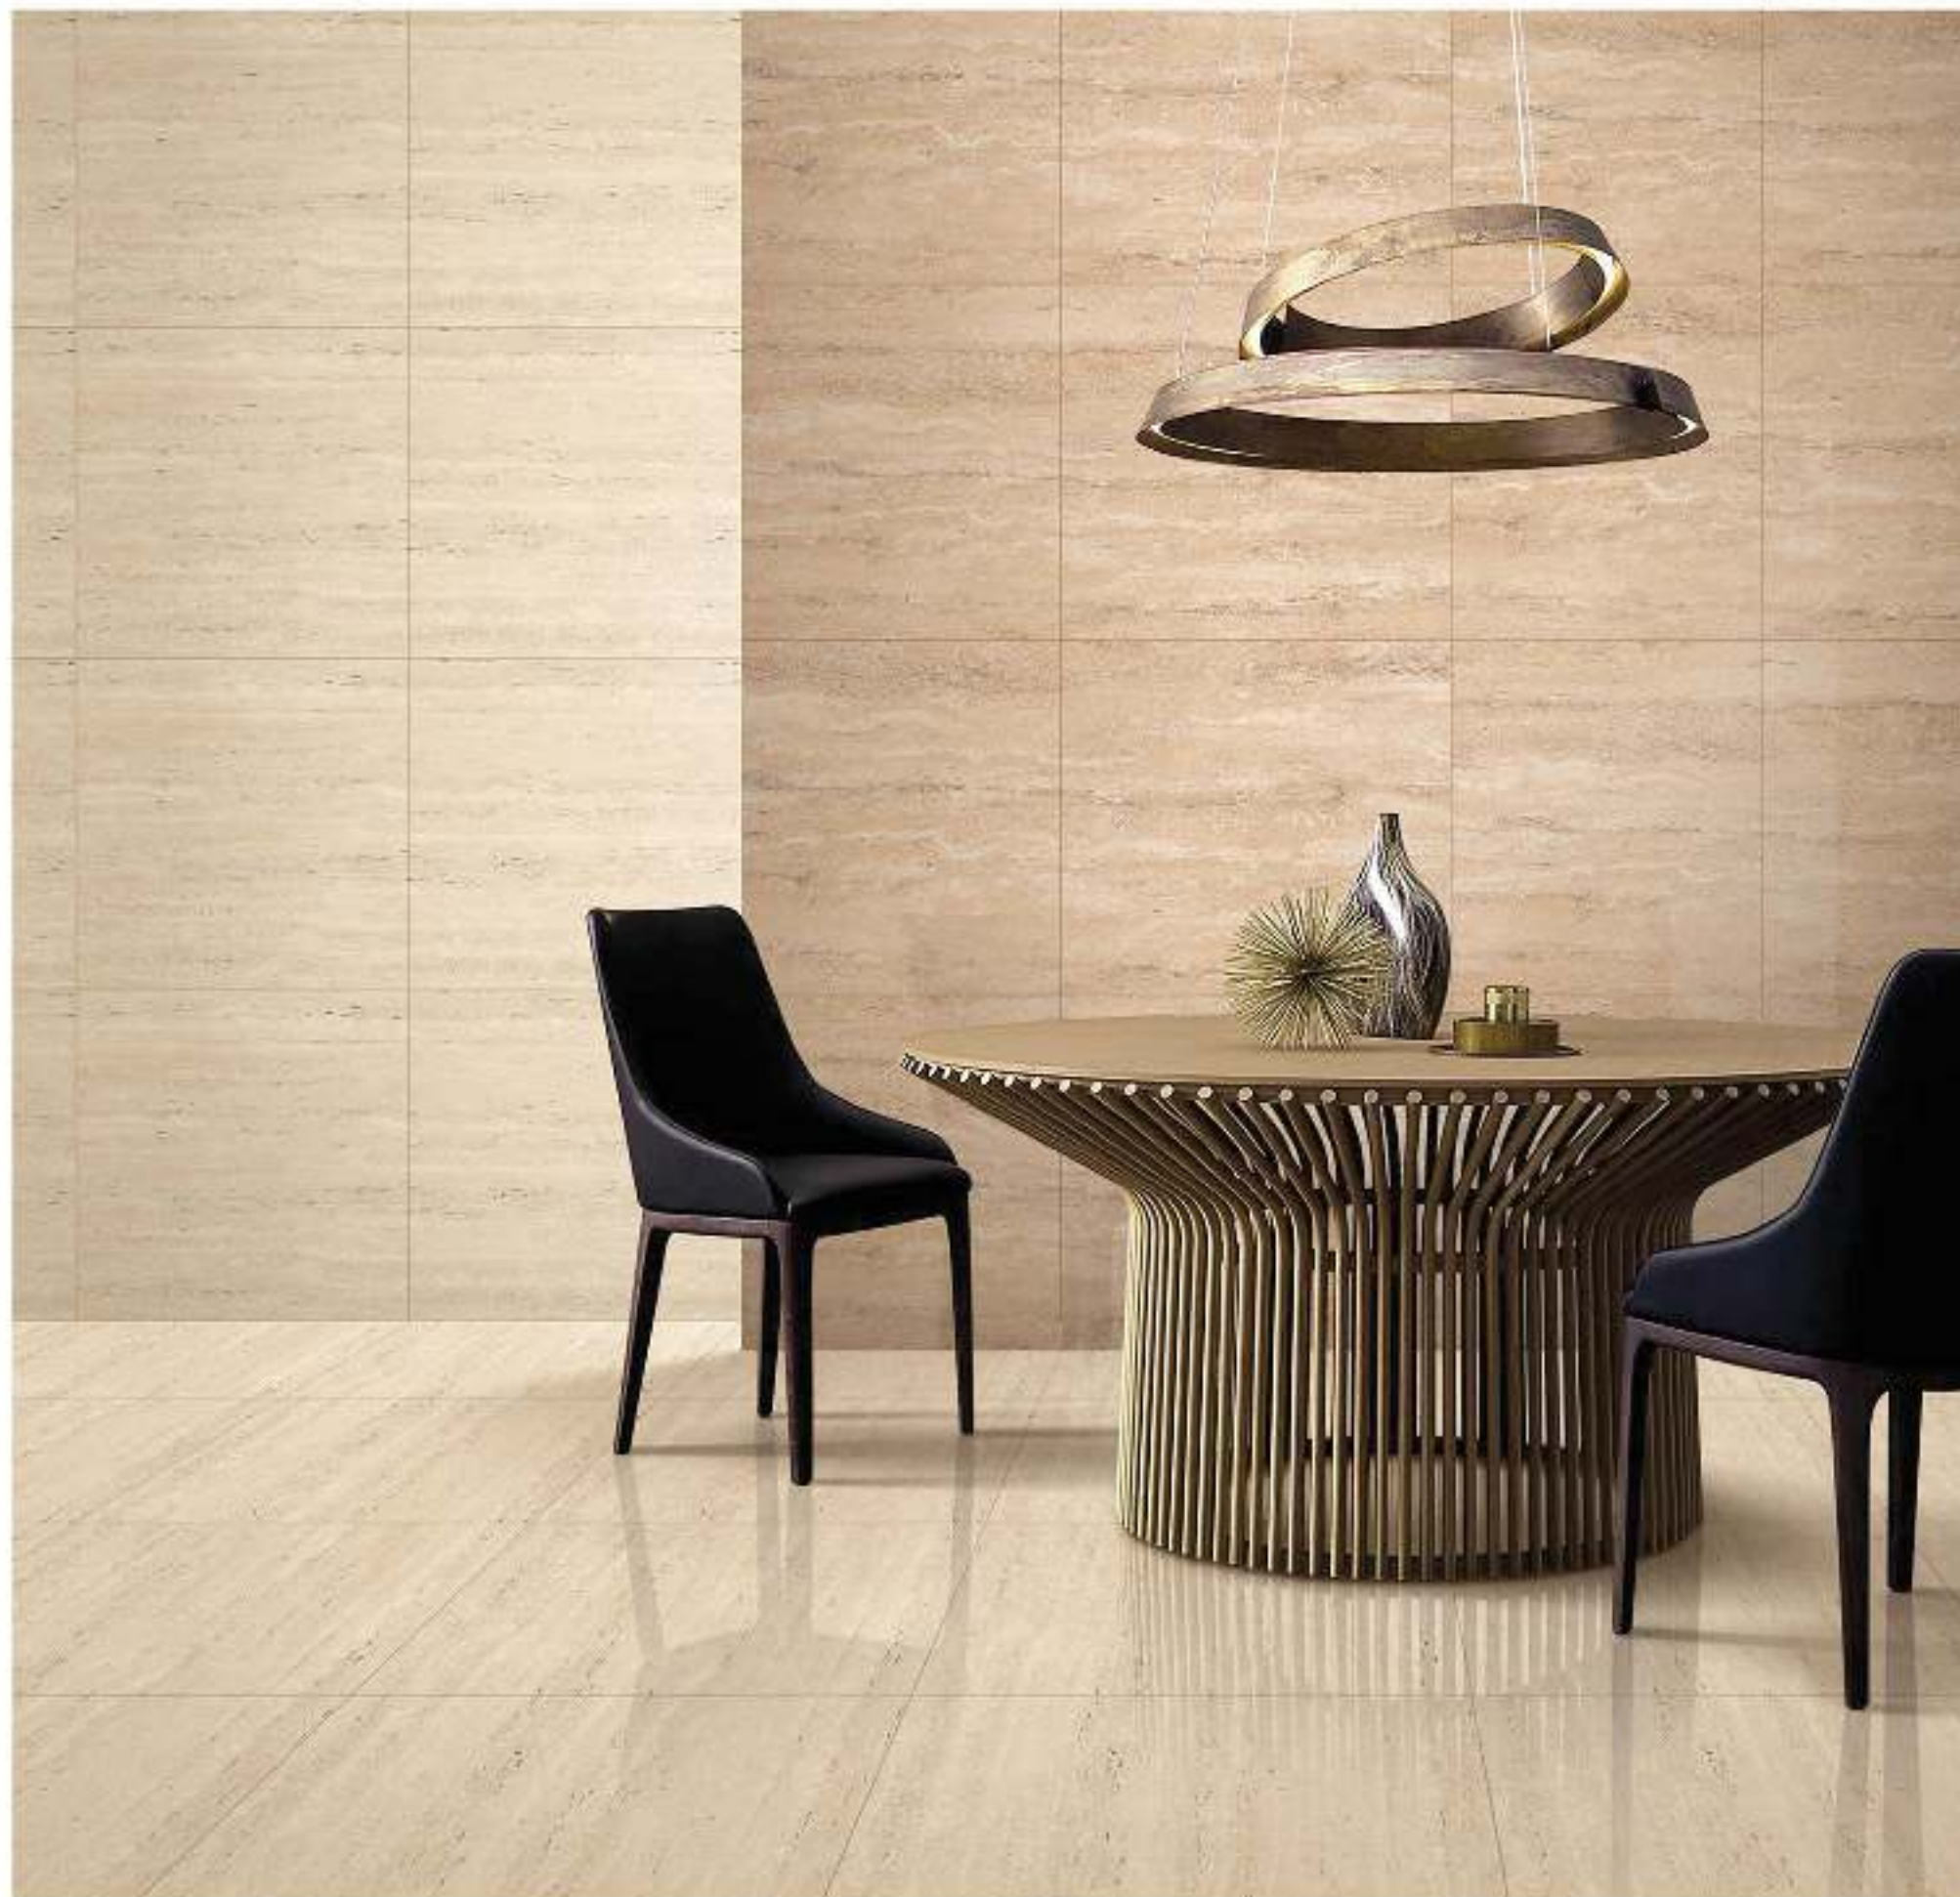

Benware[®]
CERAMIK

DUSK BEIGE

Glazed Vitrified Tiles

60x60cm / Glossy Finish

Benware[®]
— CERAMIK

TRAVERTINO CLASSIC

Glazed Vitrified Tiles

60x60cm / Glossy Finish