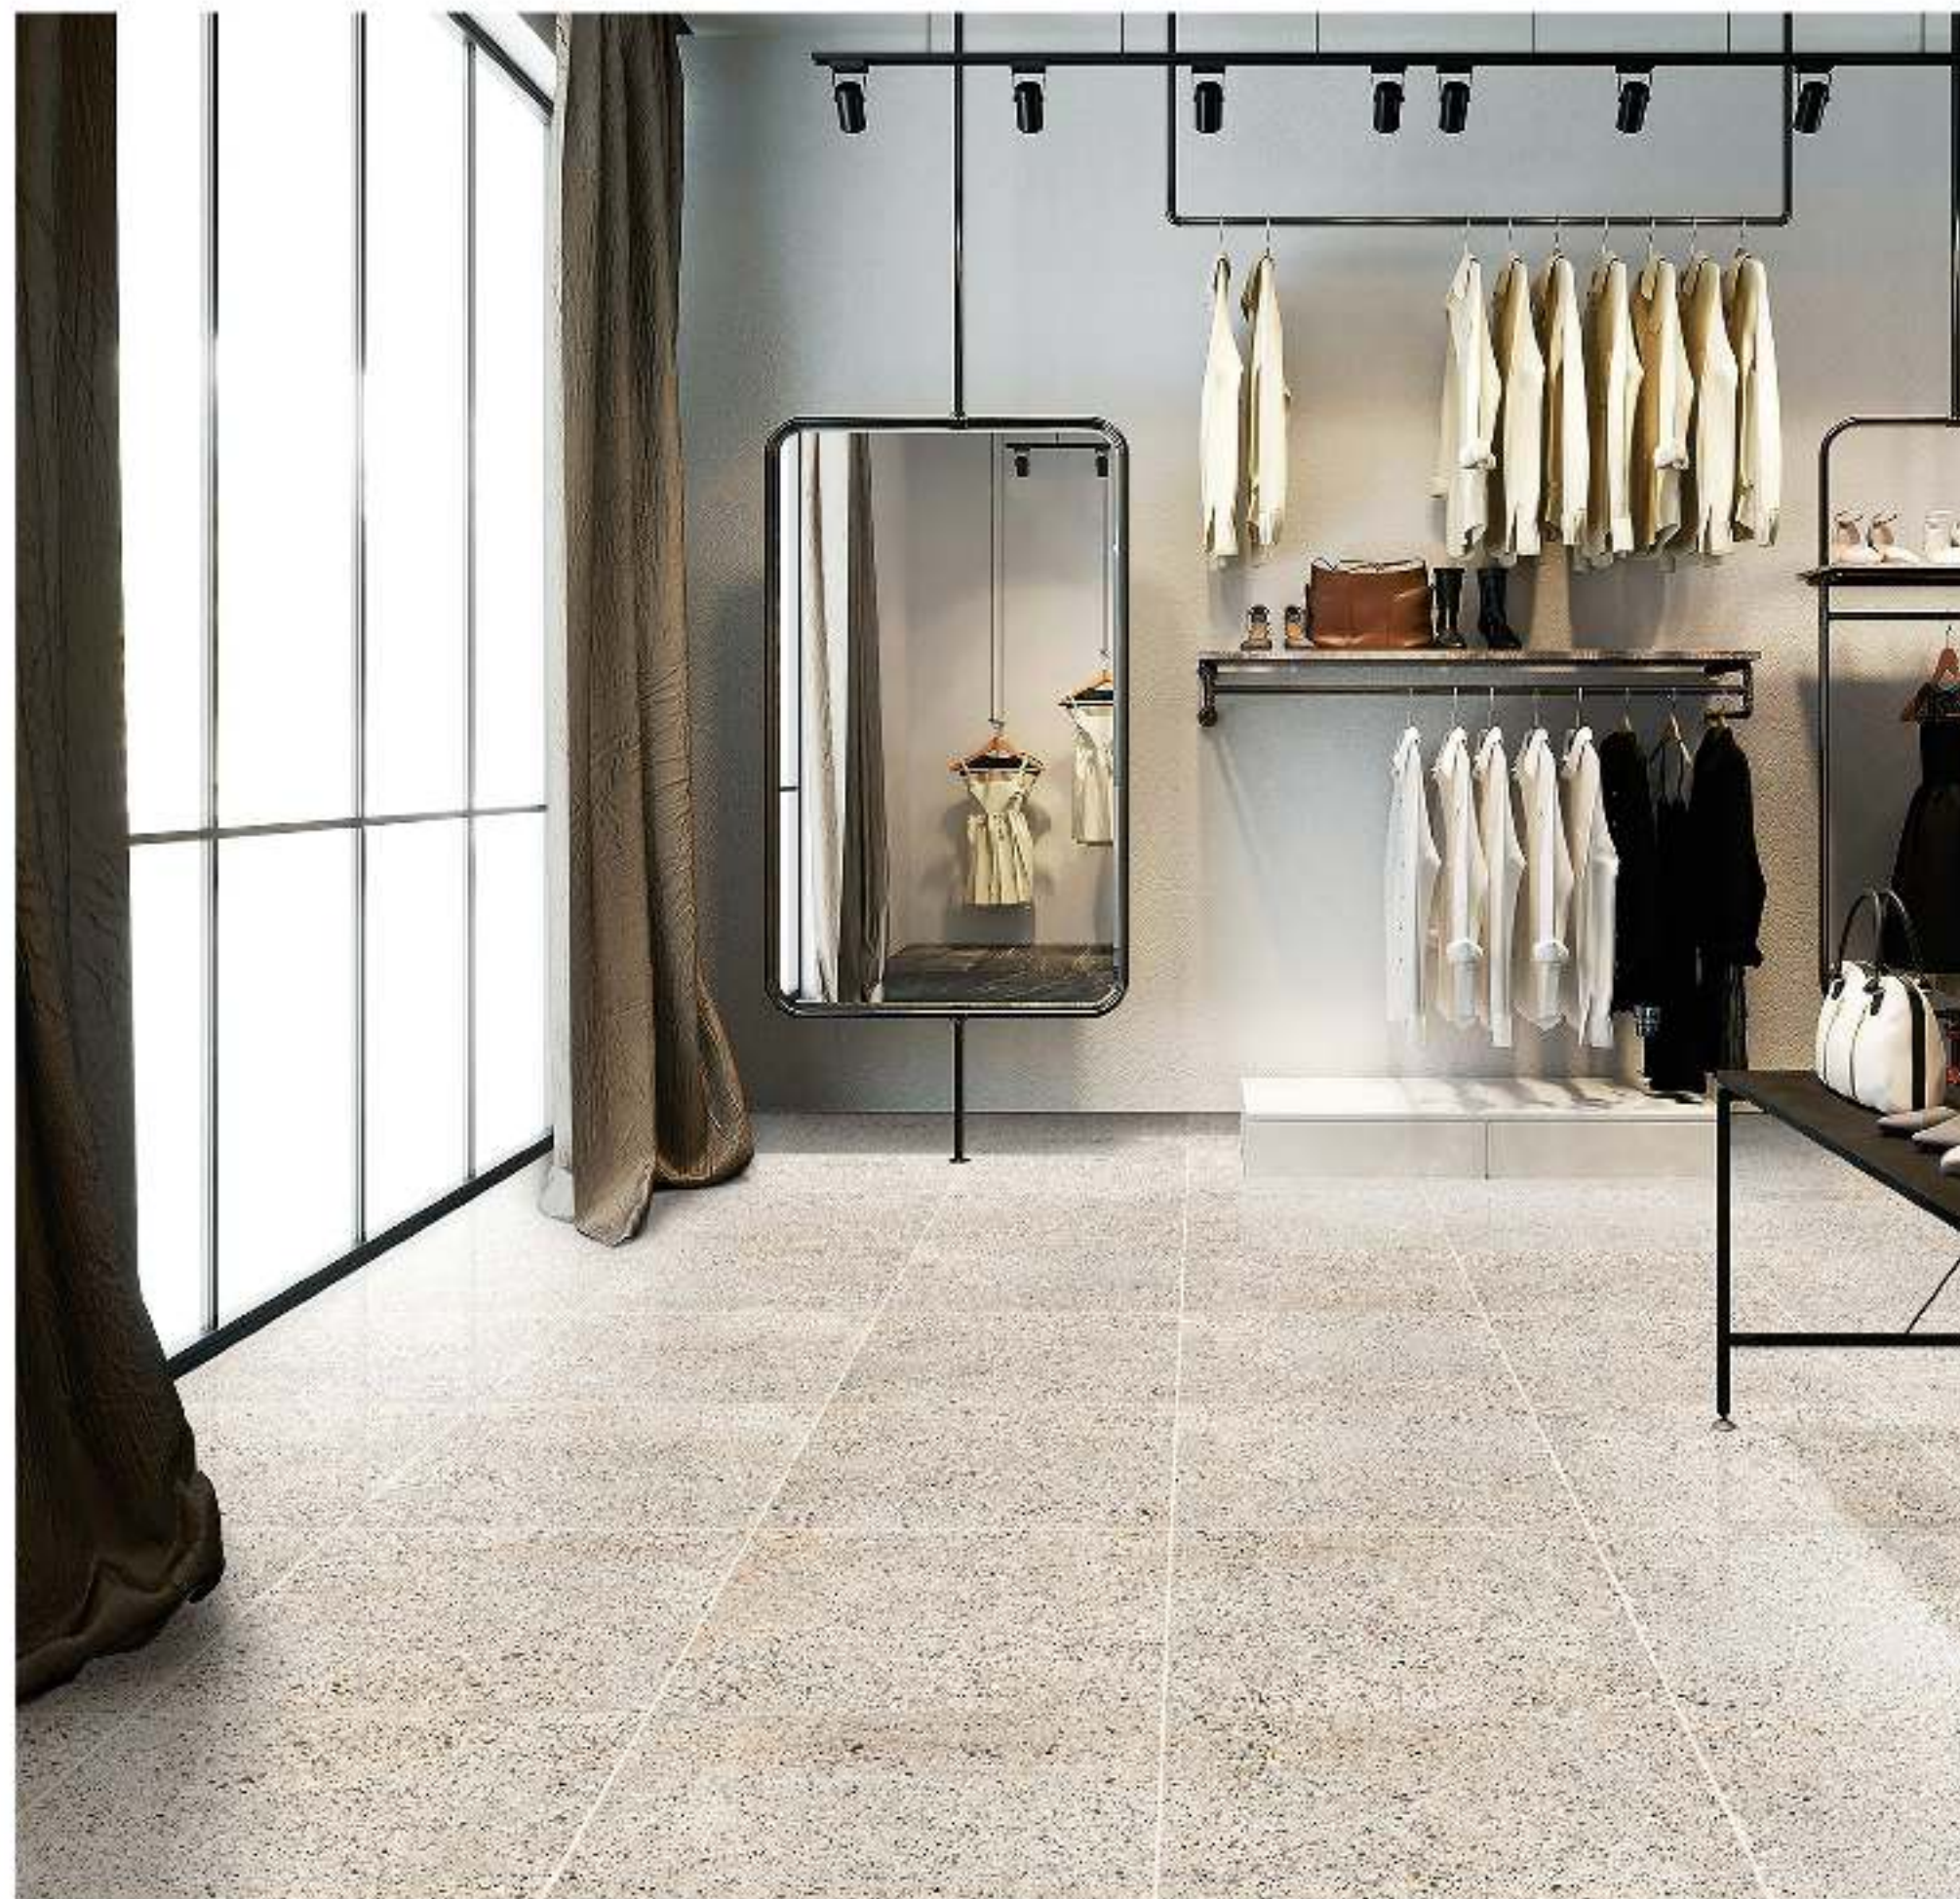

60x60cm / Glossy Finish

CREMA NOVA

Glazed Vitrified Tiles

60x60cm / Glossy Finish

EIFFEL BEIGE

Glazed Vitrified Tiles

60x60cm / Glossy Finish

EIFFEL GREY