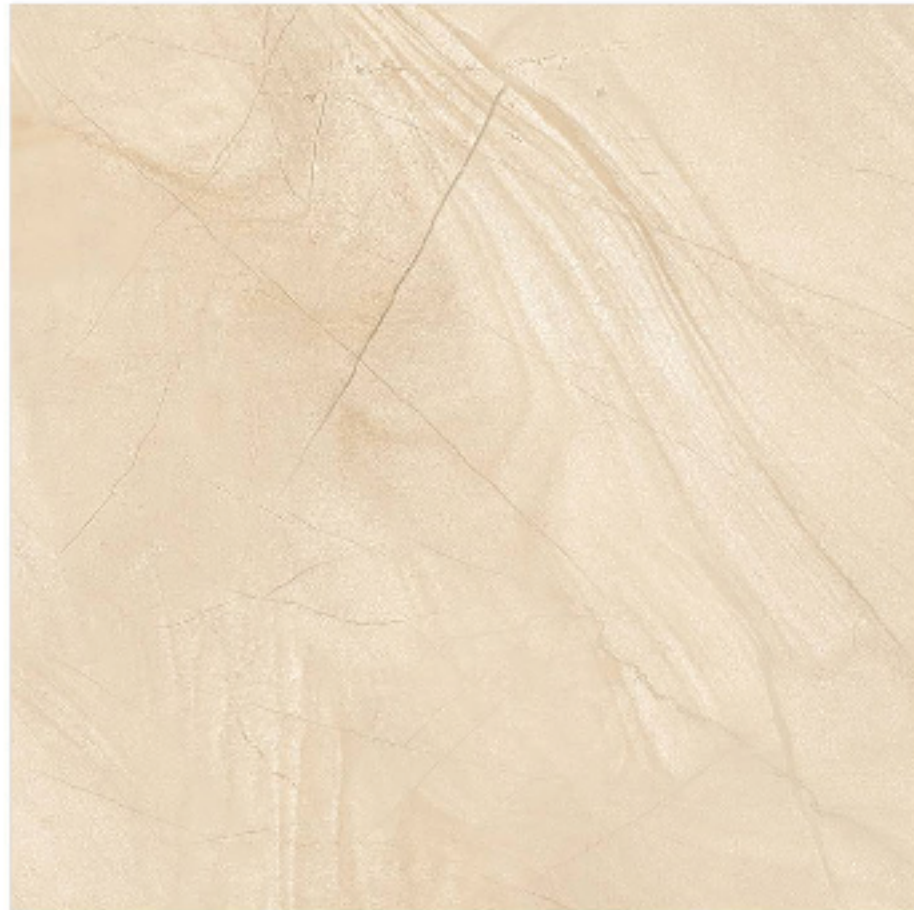

60x60cm / Glossy Finish

SILK CLASSIC

Glazed Vitrified Tiles

60x60cm / Glossy Finish

JERICO BEIGE

Glazed Vitrified Tiles

60x60cm / Glossy Finish

ROSALIA LAVA