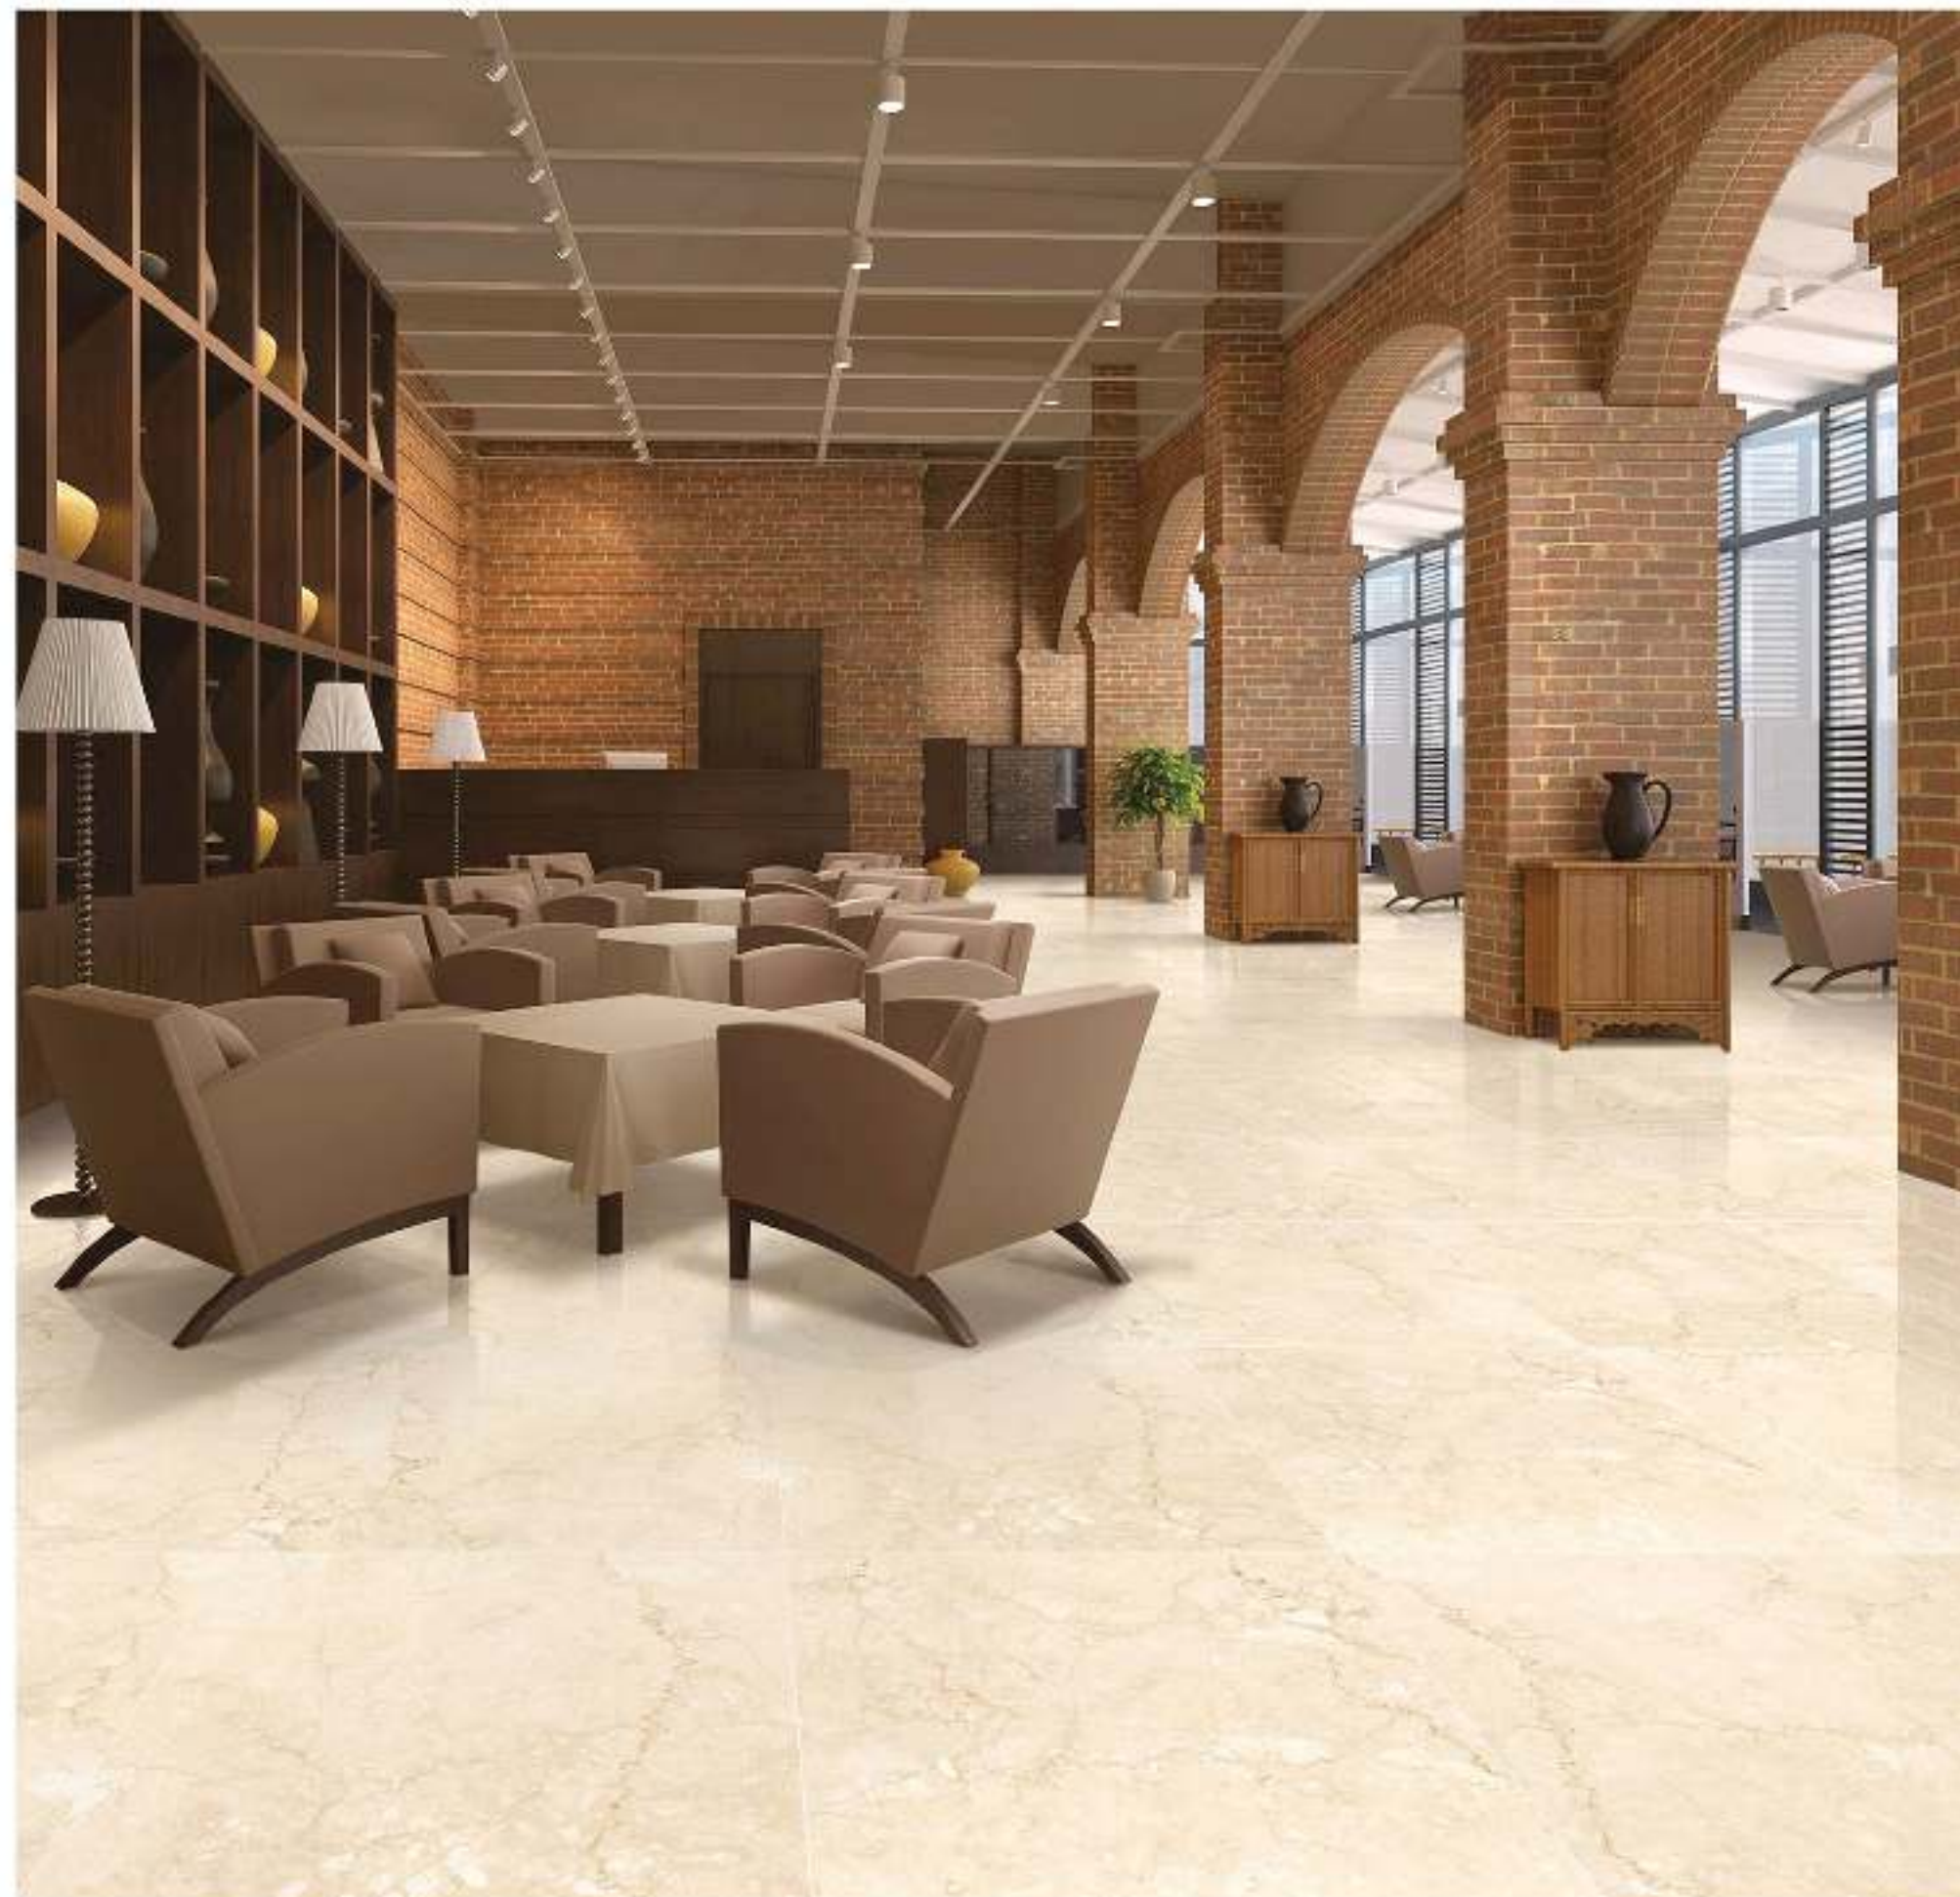

BOTTICCHINO CLASSICO

Glazed Vitrified Tiles

60x60cm / Glossy Finish