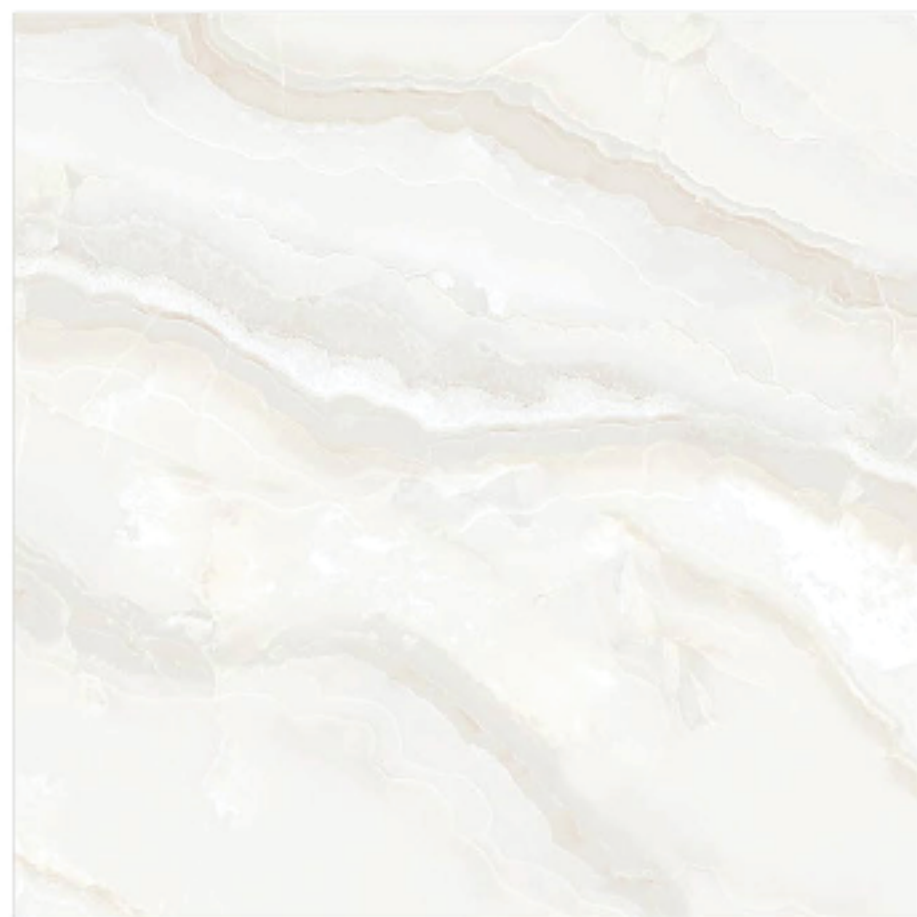

GOLDEN WAVE ONYX

Glazed Vitrified Tiles

60x60cm / Glossy Finish