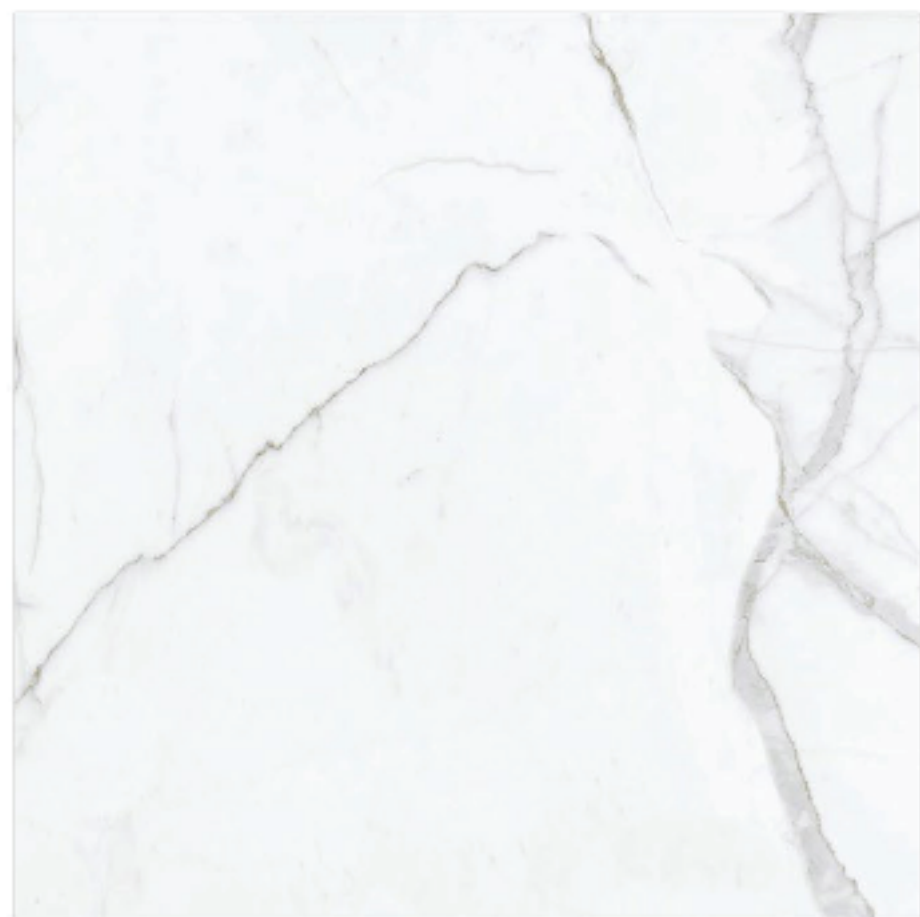

High Durability

advantages

natural elegance

GLAZED VITRIFIED TILES

60x60 cm | Glossy Finish

STATUARIO BIANCO

Glazed Vitrified Tiles

60x60cm / Glossy Finish