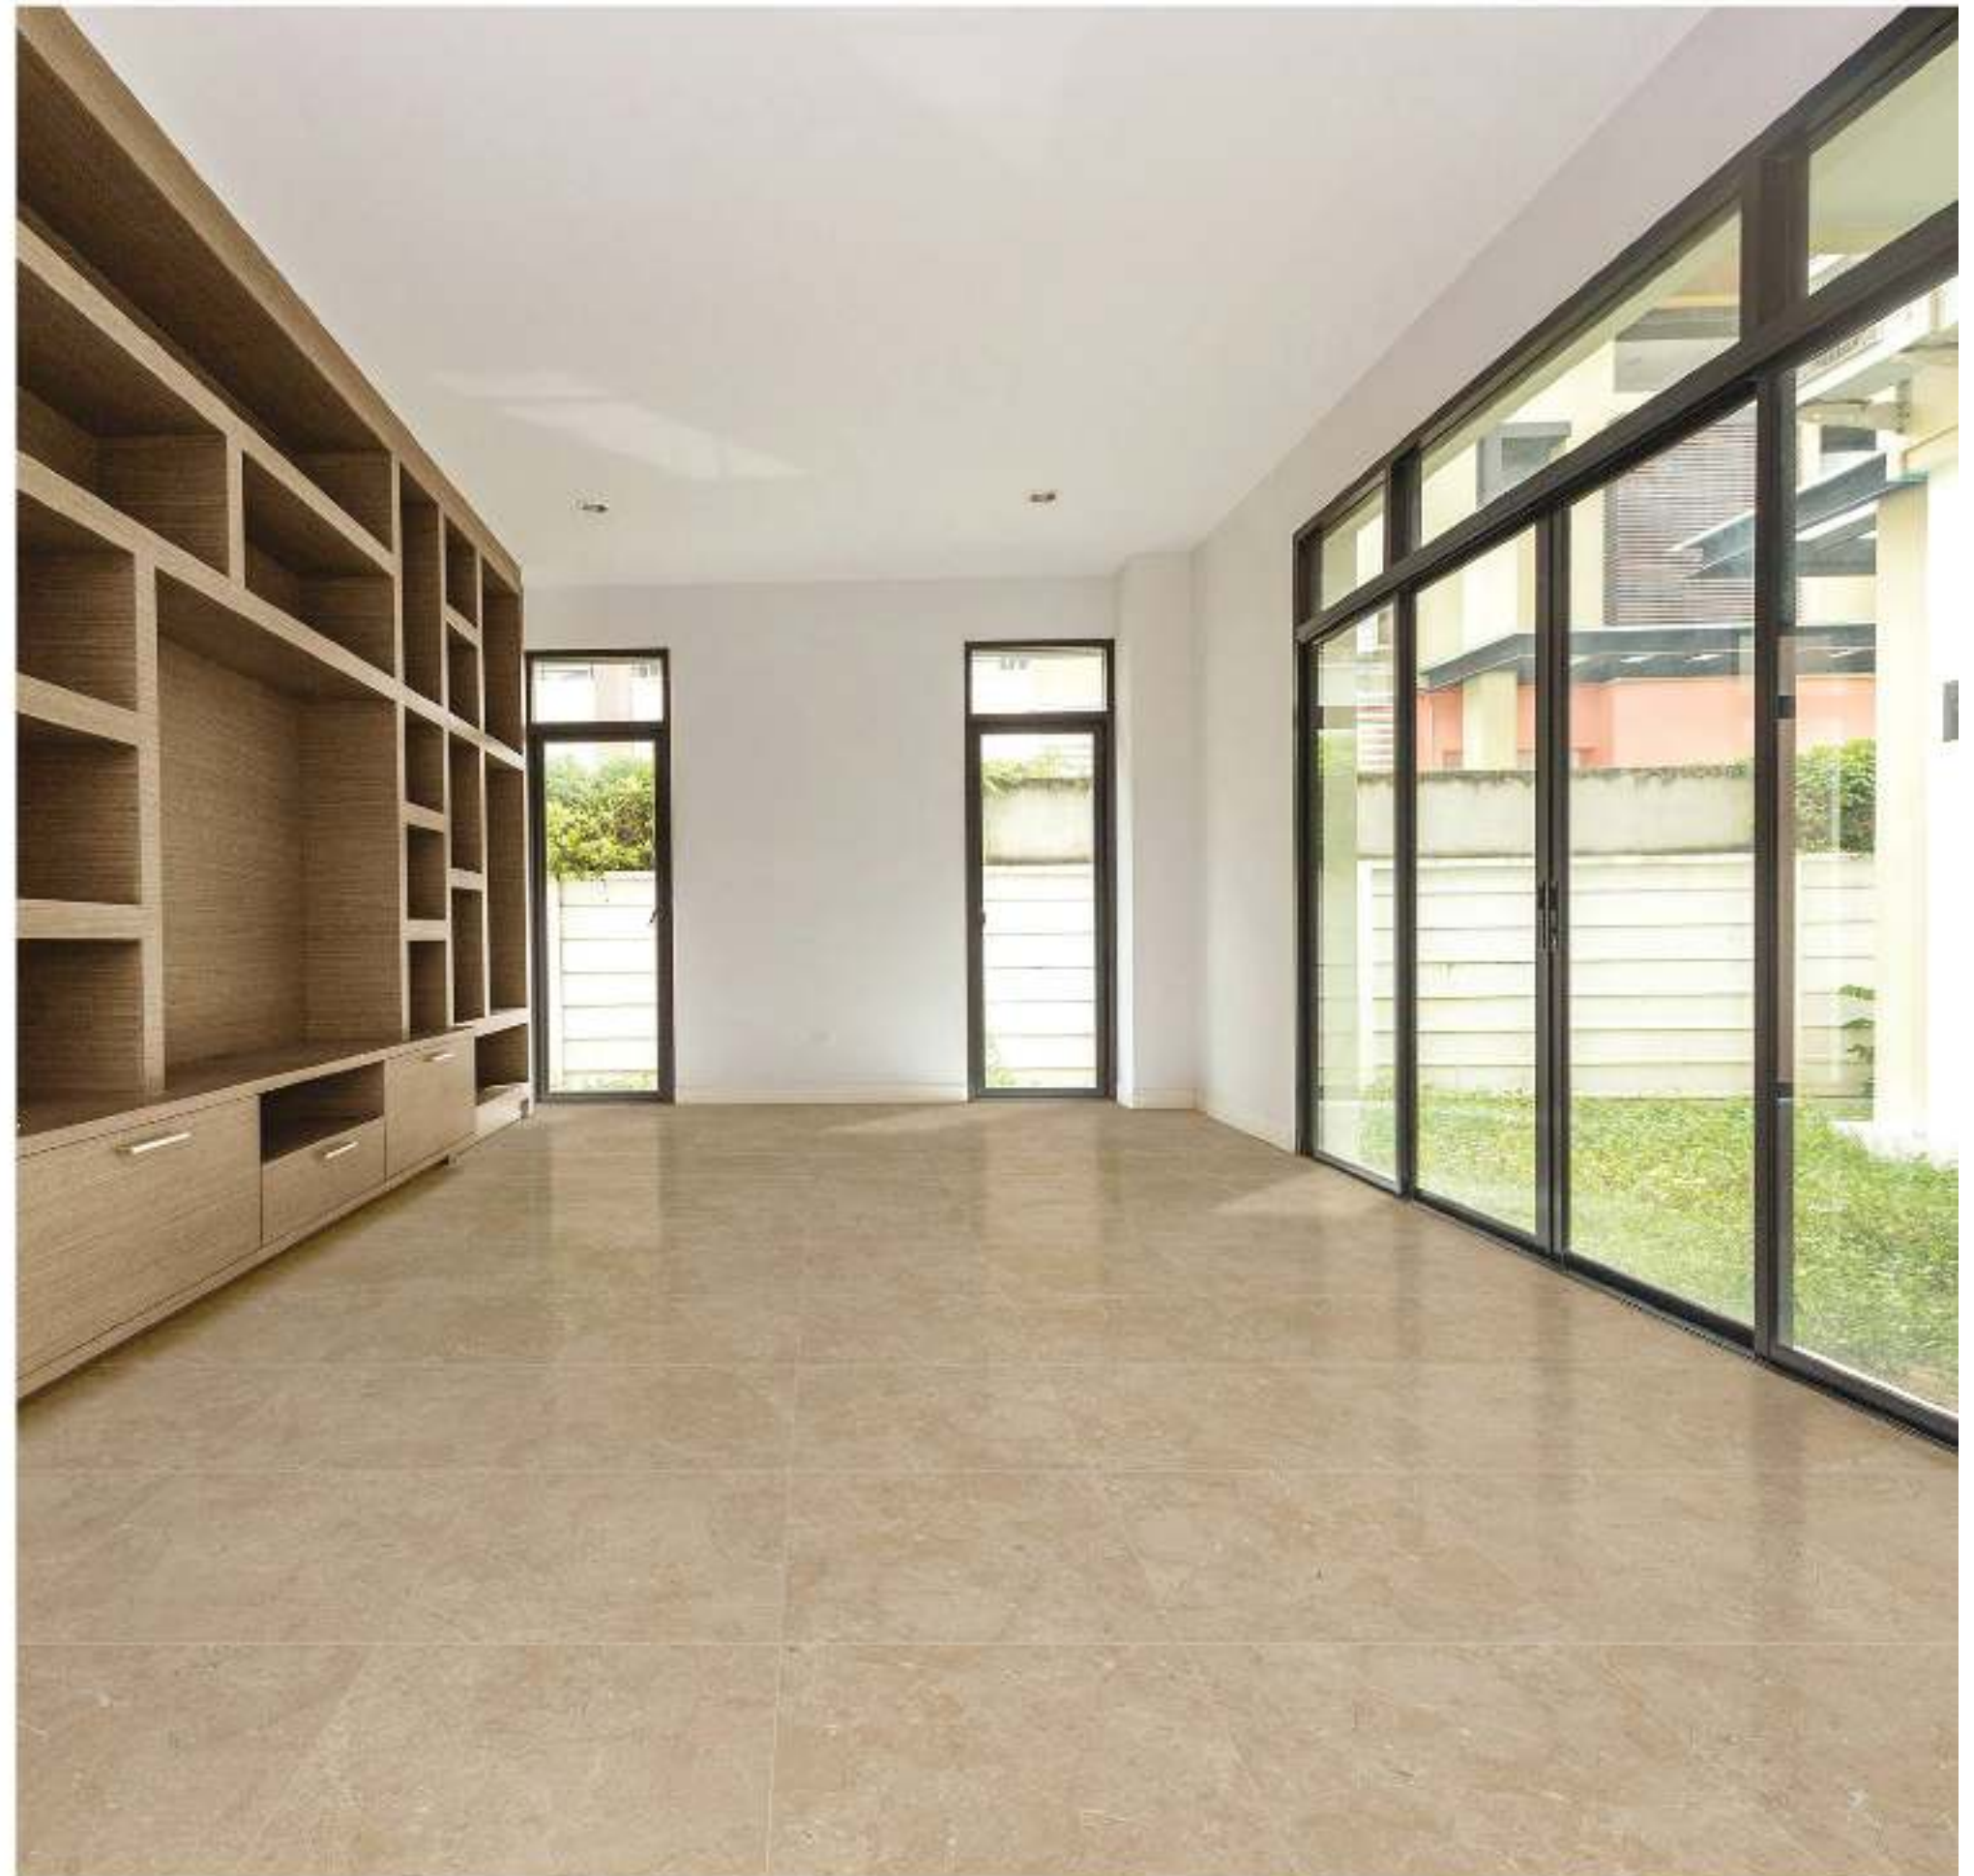

KENYA BEIGE

Glazed Vitrified Tiles