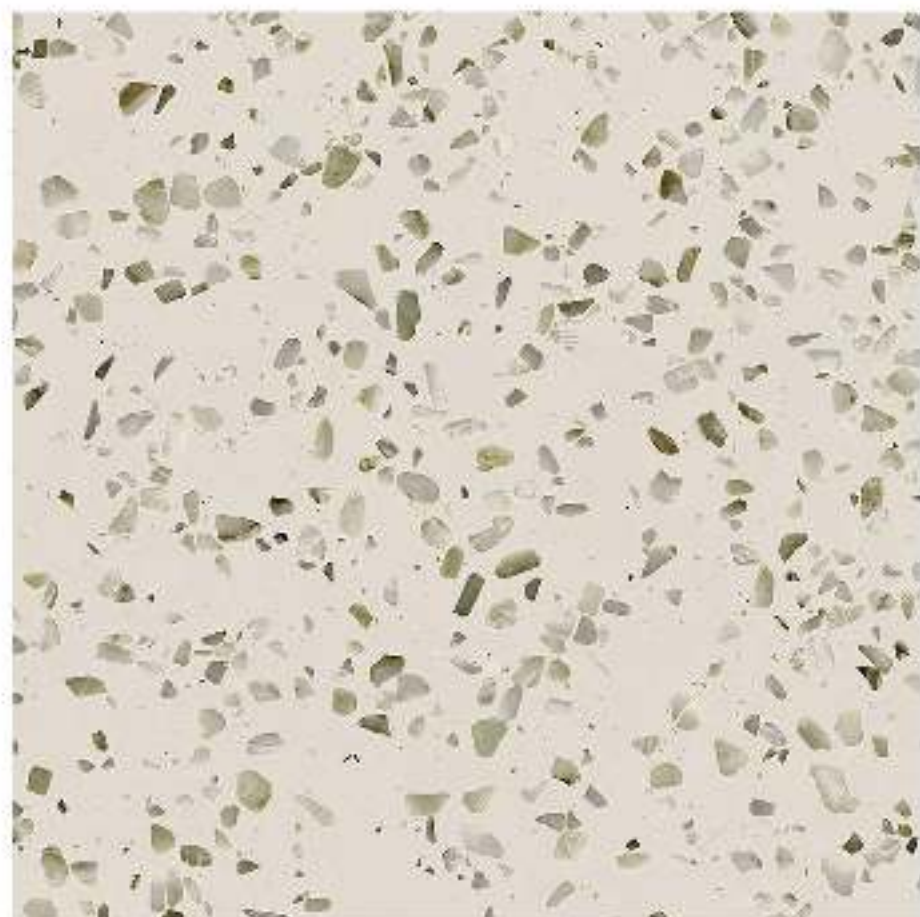

Glazed Vitrified Tiles

60x60cm / Glossy Finish

PISTA CHIPS

Glazed Vitrified Tiles

60x60cm / Glossy Finish

NORWAY IVORY

Glazed Vitrified Tiles

60x60cm / Glossy Finish