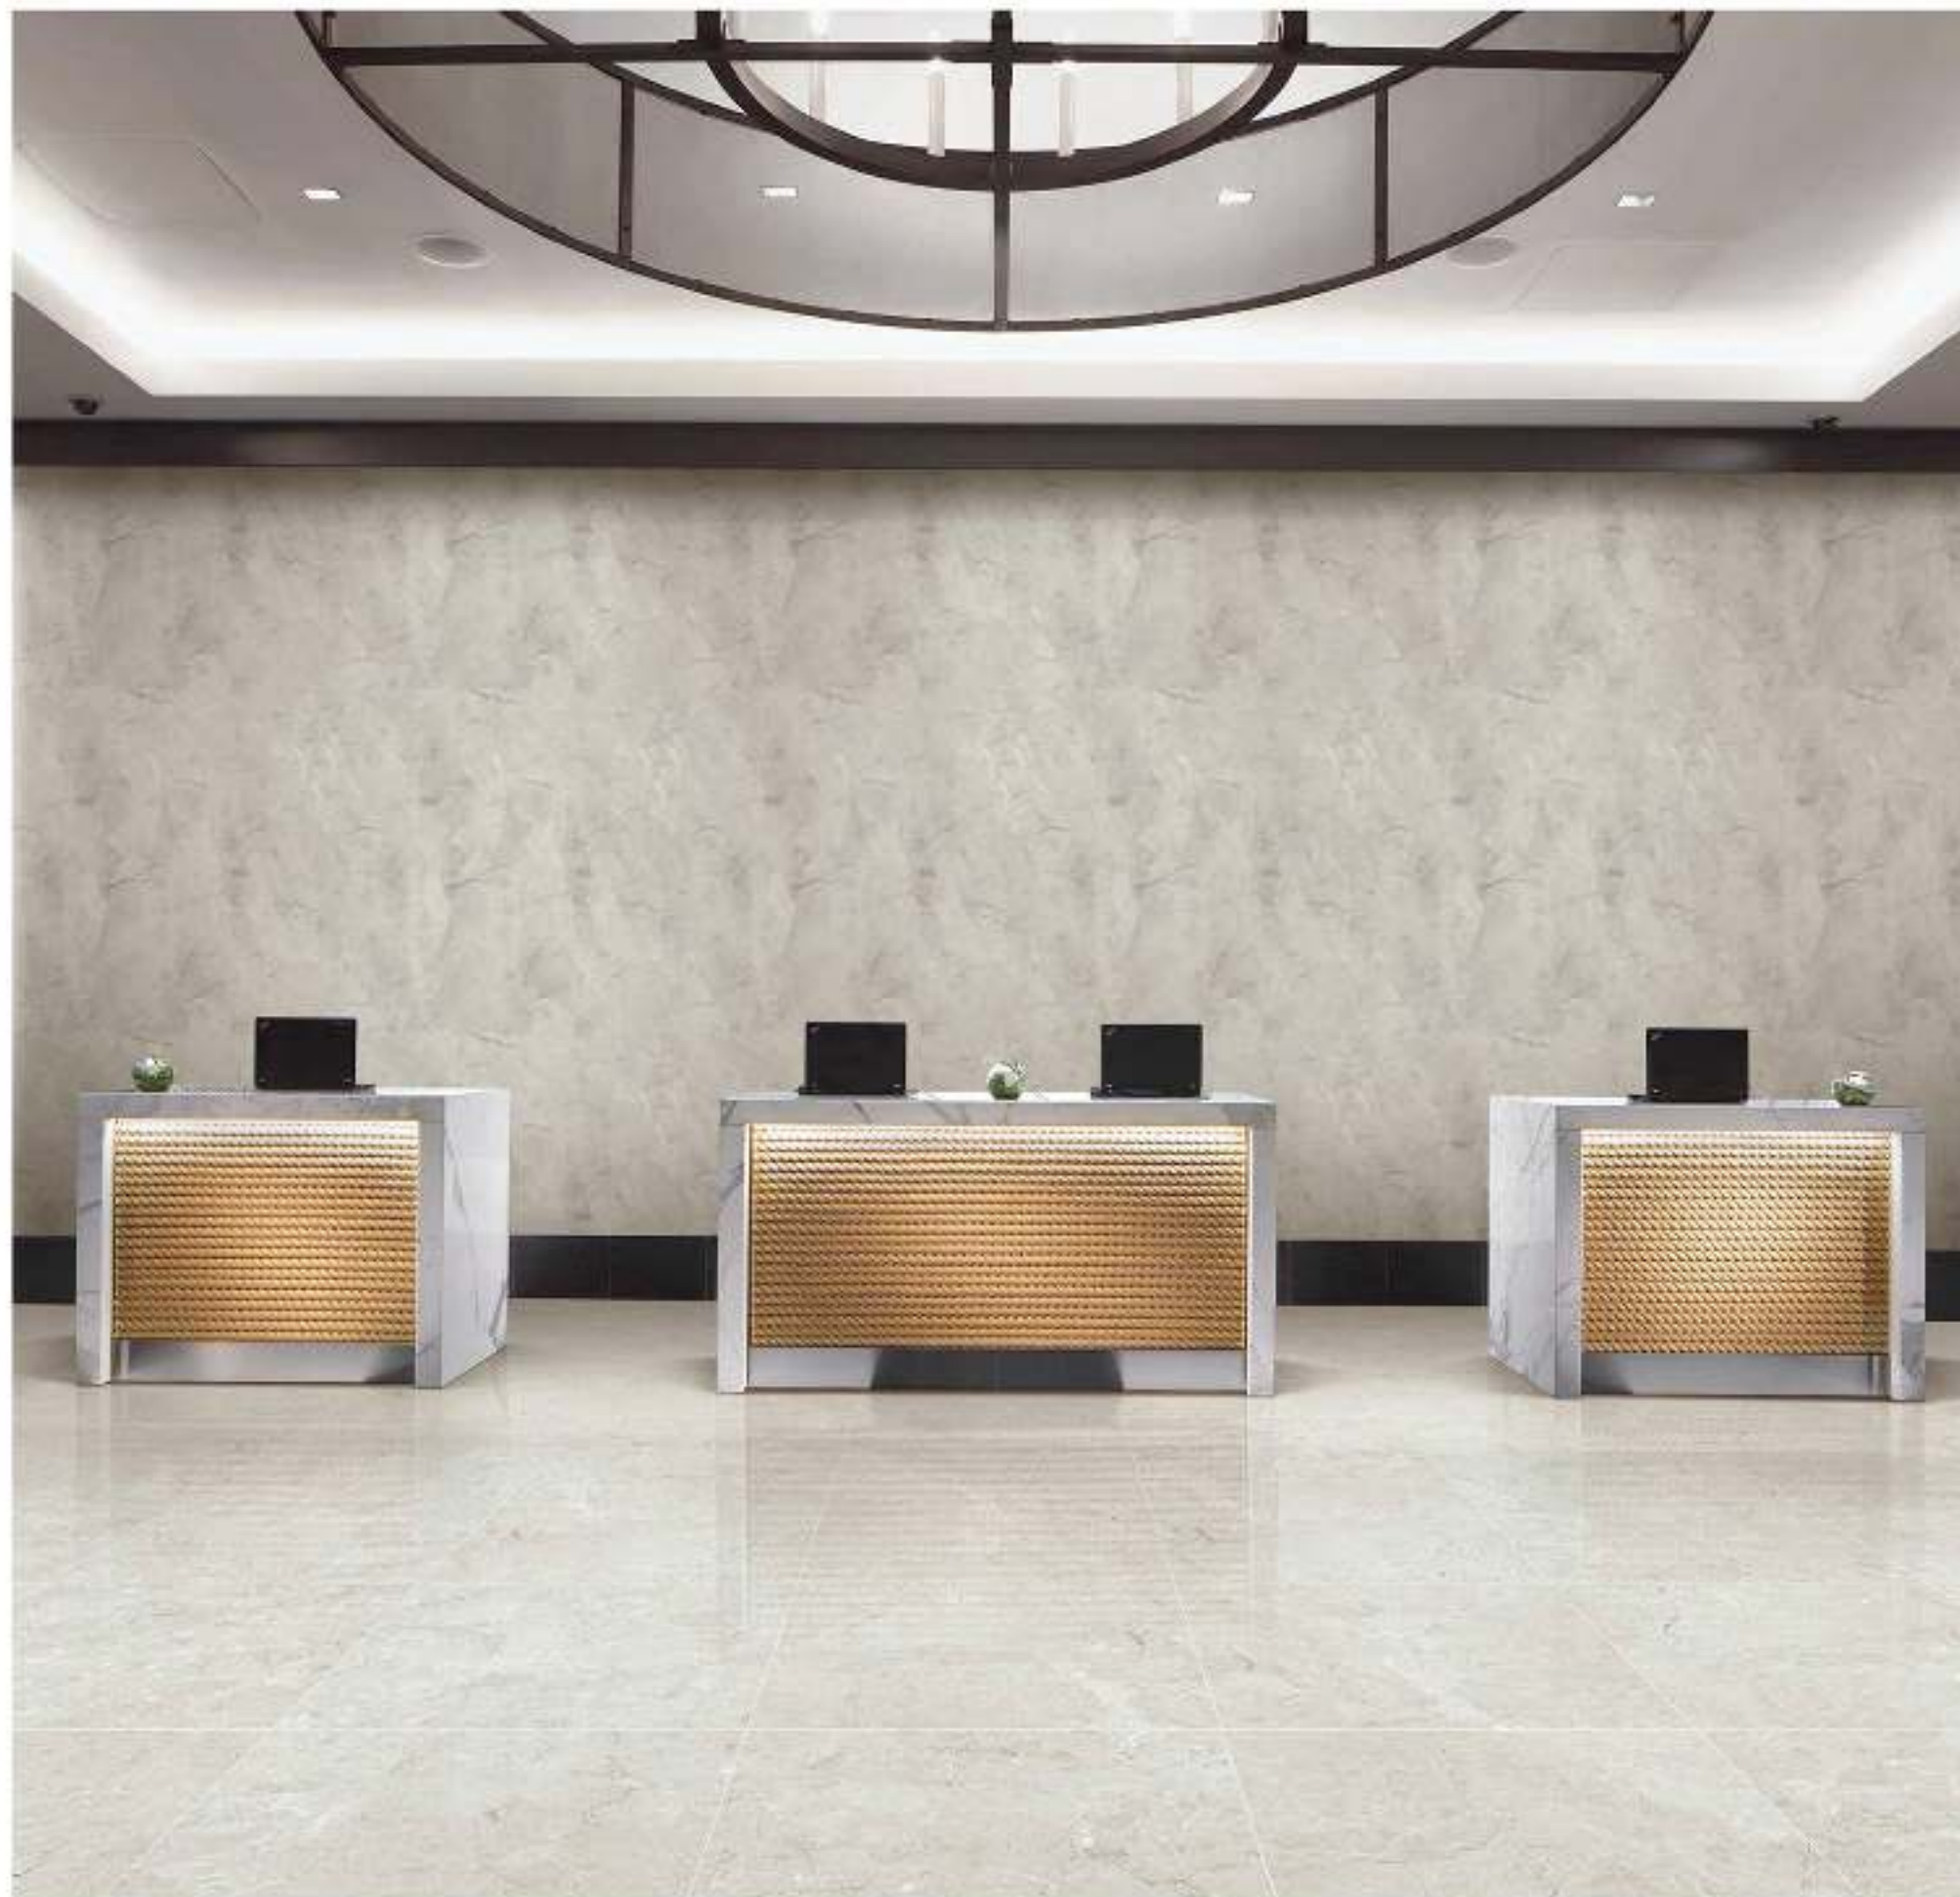

60x60cm / Glossy Finish

CREMA MARFIL

Glazed Vitrified Tiles

60x60cm / Glossy Finish

CANNON GRIS

Glazed Vitrified Tiles

60x60cm / Glossy Finish

AROMA BIEGE